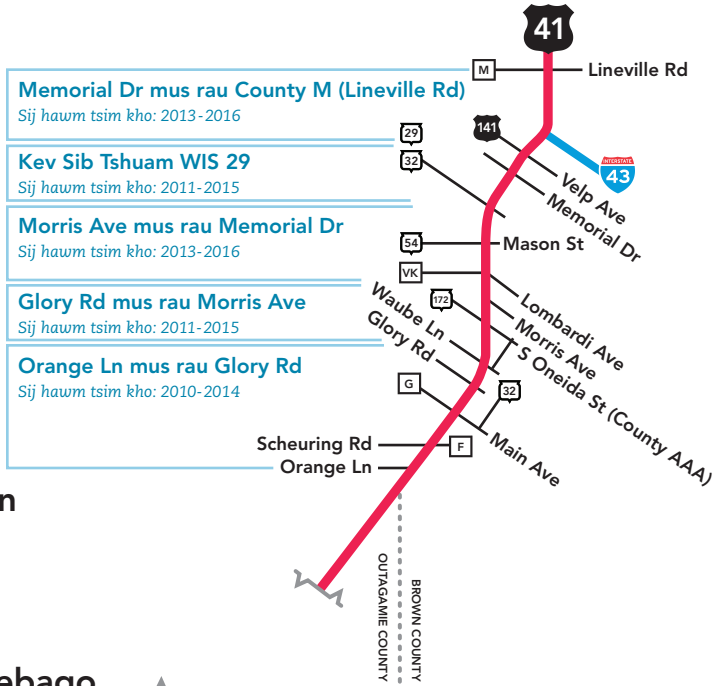

daim Ntawv Qhia Chaw Phiaj Xwm US 41